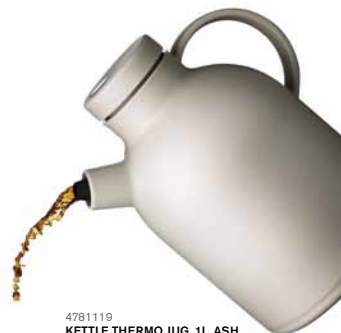

4781119
KETTLE THERMO JUG, 1L, ASH